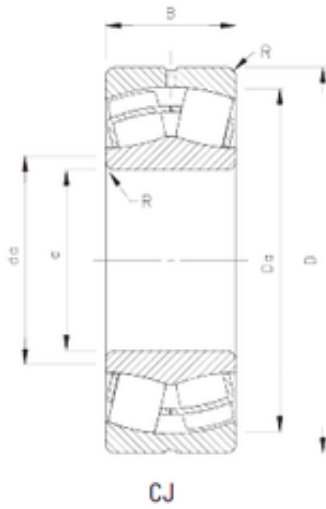

Lamar parts manufacturing company

40 mm x 80 mm x 23 mm Timken 22208CJ
spherical roller bearings

Bearing No. 22208CJ

| | |
|----------------|-------------|
| Size | 40x80x23 mm |
| Bore Diameter | 40 mm |
| Outer Diameter | 80 mm |
| Width | 23 mm |
| d | 40 mm |
| D | 80 mm |
| B | 23 mm |
| C | 23 mm |
| R | 1 mm |
| Da | 72 mm |
| da | 50 mm |

22208CJ Bearing 2D drawings and 3D CAD models