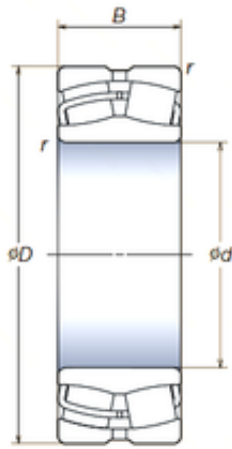

Lamar parts manufacturing company

180 mm x 300 mm x 118 mm NSK
24136SWRCg2E4 spherical roller bearings

Bearing No. 24136SWRCg2E4

Size	180x300x118 mm
Bore Diameter	180 mm
Outer Diameter	300 mm
Width	118 mm
d	180 mm
D	300 mm
B	118 mm
C	118 mm
r min.	3 mm
Basic dynamic load rating (C)	1 190 kN

24136SWRCg2E4 Bearing 2D drawings and 3D CAD models