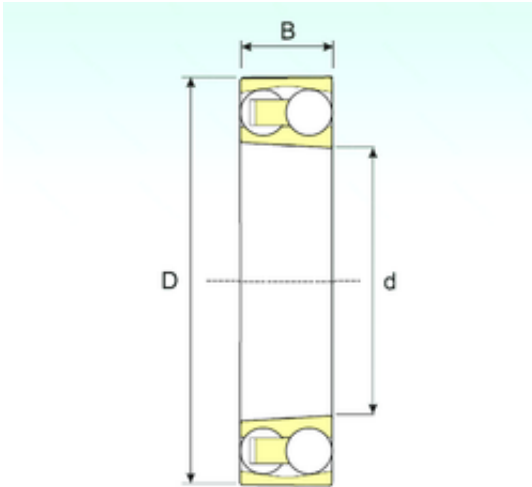

Lamar parts manufacturing company

45 mm x 85 mm x 23 mm ISB 2209 KTN9 self aligning ball bearings

Bearing No. 2209 KTN9

Size	45x85x23 mm
Bore Diameter	45 mm
Outer Diameter	85 mm
Width	23 mm
d	45 mm
D	85 mm
B	23 mm
C	23 mm
Weight	0,55 Kg
Basic dynamic load rating (C)	31,85 kN
Basic static load rating (C0)	10,39 kN
(Grease) Lubrication Speed	7650 r/min