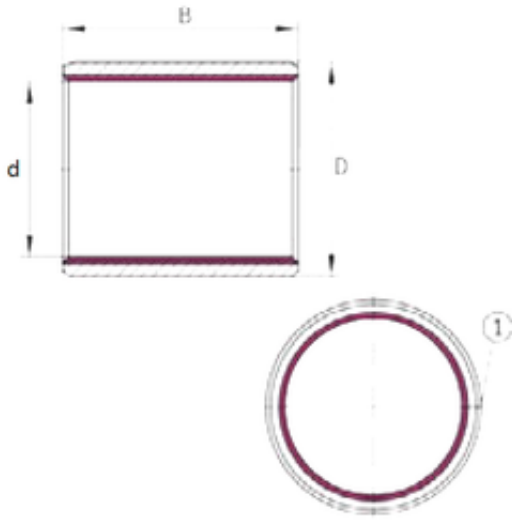

## Lamar parts manufacturing company

8 mm x 10 mm x 12 mm INA EGB0812-E40  
plain bearings

Bearing No. EGB0812-E40

Size	8x10x12 mm
Bore Diameter	8 mm
Outer Diameter	10 mm
Width	12 mm
d	8 mm
D	10 mm
B	12 mm
Category	Plain Bearings
Inventory	0.0
Manufacturer Name	SCHAEFFLER GROUP
Minimum Buy Quantity	N/A
UNSPSC	31171515
Weight / Kilogram	0
EAN	4012802682182
Product Group	B04264

EGB0812-E40 Bearing 2D drawings and 3D CAD models