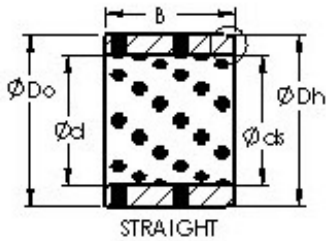

AST AST650 152110 plain bearings

Bearing No. AST650 152110

Bore Diameter	15 mm
Outer Diameter	21 mm
Bearing Type	straight
Shaft Dia., Nominal (d)	15.0000
Housing Bore Dia. (Dh) - 21 +0.021 / -0	21 +0.021 / 0
Bearing Outside Diameter, Nominal(Do)	21.000
Bearing Outside Diameter Tolerance (Do tol.)	21 +0.021 / +0.008
Bearing Bore after Mounting (di)	15 +0.034 / +0.016
Bearing Length, Nominal (B)	30.000
Bearing Length Tolerance (B tol.) - -0.10 / -0.30	0.10 / 0.30
OD Chamfer Length (Co)	2.000
ID Chamfer Angle (B deg.)	15
ID Chamfer Length (Ci)	1.200
Material	Cast bronze with solid lubricant inserts.