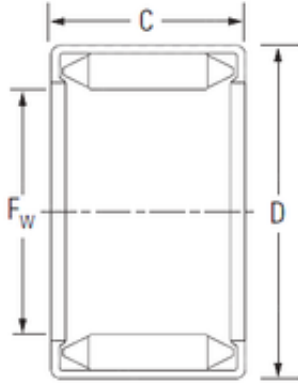

### KOYO BM2516 needle roller bearings

Bearing No. BM2516

Size	25x32x16 mm
Bore Diameter	25 mm
Outer Diameter	32 mm
Width	16 mm
Fw	25 mm
D	32 mm
C	16 mm
Weight	0,028 Kg
Basic dynamic load rating (C)	18,7 kN
Basic static load rating (C0)	37,9 kN

BM2516 Bearing 2D drawings and 3D CAD models