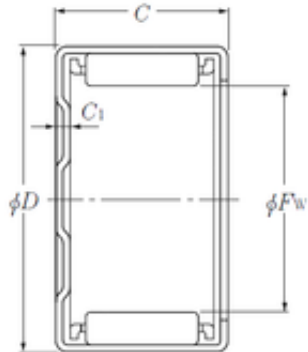

NTN BK3512 needle roller bearings

Bearing No. BK3512

Size	35x42x12 mm
Bore Diameter	35 mm
Outer Diameter	42 mm
Width	12 mm
Fw	35 mm
D	42 mm
C	12 mm
C1	2,7 mm
Weight	0,033 Kg
Basic dynamic load rating (C)	14 kN
Basic static load rating (C0)	22,8 kN
(Grease) Lubrication Speed	4 700 r/min

BK3512 Bearing 2D drawings and 3D CAD models