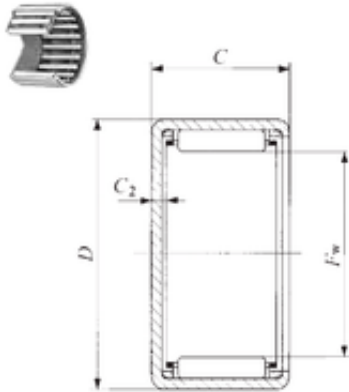

IKO BAM 3624 needle roller bearings

Bearing No. BAM 3624

Size	57.15x66.675x38.1 mm
Bore Diameter	57,15 mm
Outer Diameter	66,675 mm
Width	38,1 mm
Fw	57,15 mm
D	66,675 mm
C	38,1 mm
C2	2,8 mm
Weight	0,192 Kg
Basic dynamic load rating (C)	58,8 kN
Basic static load rating (C0)	144 kN

BAM 3624 Bearing 2D drawings and 3D CAD models