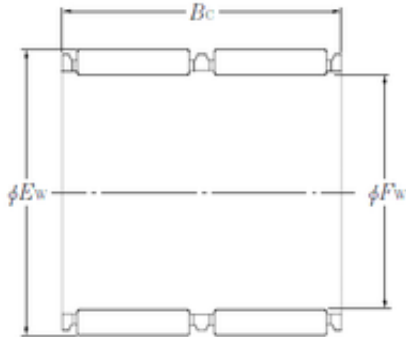

NTN K68 × 74 × 35ZW needle roller bearings

Bearing No. K68 × 74 × 35ZW

Bore Diameter	68 mm
Outer Diameter	74 mm
Fw	68 mm
Ew	74 mm
Bc	35 mm
Weight	0.116 Kg
Basic dynamic load rating (C)	49,5 kN
Basic static load rating (C0)	125 kN
(Grease) Lubrication Speed	4000 r/min

K68 × 74 × 35ZW Bearing 2D drawings and 3D CAD models