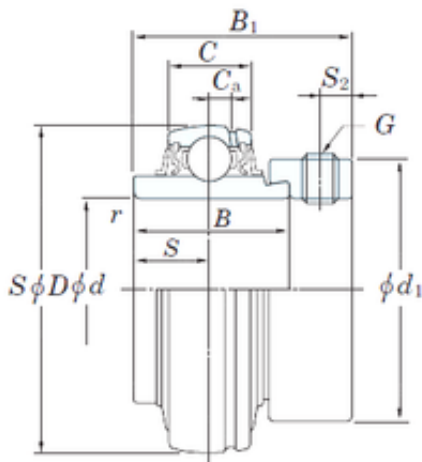

Lamar parts manufacturing company

25,4 mm x 52 mm x 34,9 mm KOYO NA205-16
deep groove ball bearings

Bearing No. NA205-16

Size	25.4x52x34.9 mm
Bore Diameter	25,4 mm
Outer Diameter	52 mm
Width	34,9 mm
d	25,4 mm
D	52 mm
B	34,9 mm
B1	44,4 mm
C	17 mm
d1	38,1 mm
r min.	1 mm
C	5 mm
S	17,5 mm
S2	4,8 mm
Thread (G) - 1/4-28UNF	1/428UNF
Weight	0,25 Kg
Basic dynamic load rating (C)	14 kN
Basic static load rating (C0)	7,85 kN

NA205-16 Bearing 2D drawings and 3D CAD models