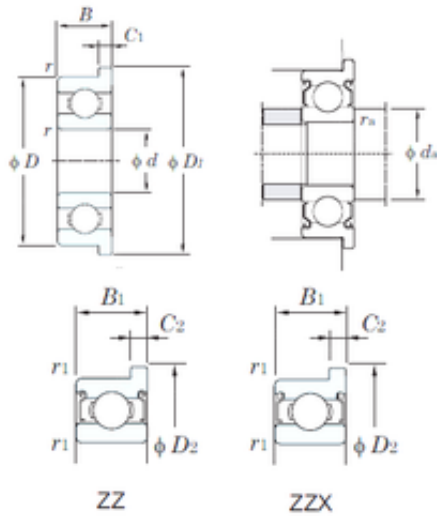

Lamar parts manufacturing company

6 mm x 22 mm x 7 mm KOYO F636ZZ deep groove ball bearings

Bearing No. F636ZZ

Size	6x22x7 mm
Bore Diameter	6 mm
Outer Diameter	22 mm
Width	7 mm
d	6 mm
D	22 mm
B	7 mm
C	7 mm
r min.	0,3 mm
r1 min.	0,3 mm
C1	1,5 mm
D1	25 mm
D2	25 mm
ba min.	8 mm
ra max.	0,3 mm
C2	1,5 mm
Weight	0,014 Kg
Basic dynamic load rating (C)	3,3 kN
Basic static load rating (C0)	1,35 kN
(Grease) Lubrication Speed	34000 r/min

F636ZZ Bearing 2D drawings and 3D CAD models