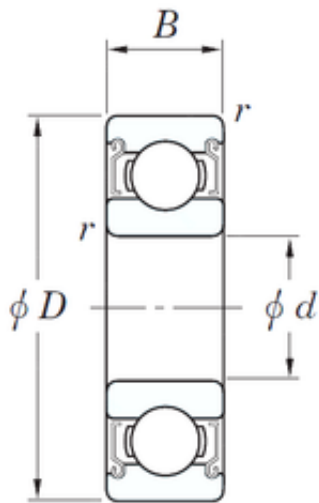

Lamar parts manufacturing company

8 mm x 24 mm x 8 mm KOYO SE 628 ZZSTPR
deep groove ball bearings

Bearing No. SE 628 ZZSTPR

Size	8x24x8 mm
Bore Diameter	8 mm
Outer Diameter	24 mm
Width	8 mm
d	8 mm
D	24 mm
B	8 mm
C	8 mm

SE 628 ZZSTPR Bearing 2D drawings and 3D CAD models