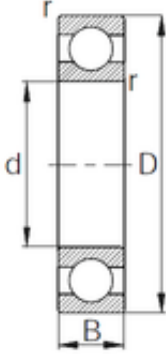

## Lamar parts manufacturing company

25 mm x 52 mm x 15 mm KBC 6205 deep groove ball bearings

Bearing No. 6205

Size	25x52x15 mm
Bore Diameter	25 mm
Outer Diameter	52 mm
Width	15 mm
d	25 mm
D	52 mm
B	15 mm
C	15 mm
r	1 mm
Weight	0.126 Kg
Basic dynamic load rating (C)	14 kN
Basic static load rating (C0)	7,9 kN
(Grease) Lubrication Speed	13000 r/min

6205 Bearing 2D drawings and 3D CAD models