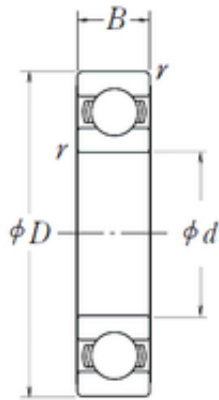

Lamar parts manufacturing company

12 mm x 32 mm x 10 mm NSK 6201L11 deep groove ball bearings

Bearing No. 6201L11

Size	12x32x10 mm
Bore Diameter	12 mm
Outer Diameter	32 mm
Width	10 mm
d	12 mm
D	32 mm
B	10 mm
C	10 mm
r min.	0,6 mm
Basic dynamic load rating (C)	6,8 kN

6201L11 Bearing 2D drawings and 3D CAD models