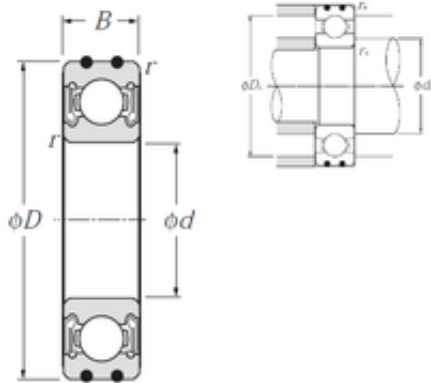

### 45 mm x 100 mm x 25 mm NTN AC-6309LLB deep groove ball bearings

Bearing No. AC-6309LLB

Size	45x100x25 mm
Bore Diameter	45 mm
Outer Diameter	100 mm
Width	25 mm
d	45 mm
D	100 mm
B	25 mm
C	25 mm
r min.	1,5 mm
da min.	53 mm
da max	61,5 mm
Da max.	92 mm
ra max.	1,5 mm
Weight	0,8 Kg
Basic dynamic load rating (C)	53 kN
Basic static load rating (C0)	32 kN
(Grease) Lubrication Speed	7000 r/min

AC-6309LLB Bearing 2D drawings and 3D CAD models