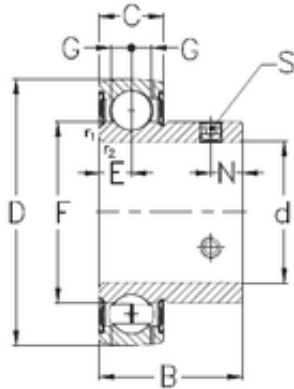

Lamar parts manufacturing company

20 mm x 47 mm x 25 mm NKE GAY20-NPPB
deep groove ball bearings

Bearing No. GAY20-NPPB

Size	20x47x25 mm
Bore Diameter	20 mm
Outer Diameter	47 mm
Width	25 mm
d	20 mm
D	47 mm
B	25 mm
C	14 mm
E	7 mm
F	28,3 mm
G	3,7 mm
N	4,5 mm
S	2,5 mm
Weight	0,13 Kg
Basic dynamic load rating (C)	12,8 kN

GAY20-NPPB Bearing 2D drawings and 3D CAD models