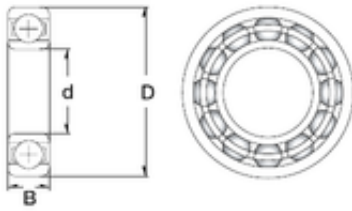

Lamar parts manufacturing company

25 mm x 52 mm x 18 mm ZEN 62205-2RS deep groove ball bearings

Bearing No. 62205-2RS

| | |
|-------------------------------|-------------|
| Size | 25x52x18 mm |
| Bore Diameter | 25 mm |
| Outer Diameter | 52 mm |
| Width | 18 mm |
| d | 25 mm |
| D | 52 mm |
| B | 18 mm |
| C | 18 mm |
| Weight | 0,15 Kg |
| Basic dynamic load rating (C) | 14 kN |
| Basic static load rating (C0) | 7,8 kN |

62205-2RS Bearing 2D drawings and 3D CAD models