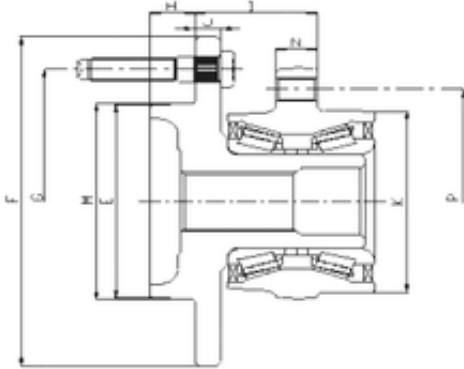

Lamar parts manufacturing company

ILJIN IJ223039 angular contact ball bearings

Bearing No. IJ223039

P	126 mm
I	50,76 mm
E	77,6 mm
F	172 mm
G	139,7 mm
H	17 mm
J	9 mm
K	99,3 mm
M	78,3 mm
N	13,7 mm
1	Wheel Bearing

IJ223039 Bearing 2D drawings and 3D CAD models