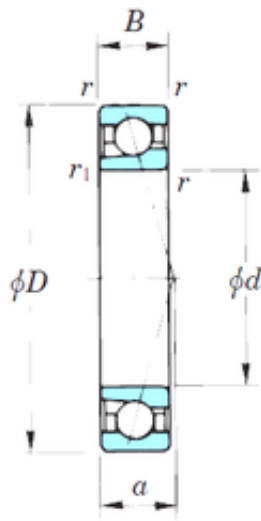

## Lamar parts manufacturing company

150 mm x 225 mm x 35 mm KOYO 7030CPA  
angular contact ball bearings

Bearing No. 7030CPA

Size	150x225x35 mm
Bore Diameter	150 mm
Outer Diameter	225 mm
Width	35 mm
d	150 mm
D	225 mm
B	35 mm
C	35 mm
Angle ( ° )	15 °
a	42,8 mm
r min.	2,1 mm
r1 min.	1,1 mm
Weight	4,43 Kg
Basic dynamic load rating (C)	151 kN
Basic static load rating (C0)	169 kN
(Grease) Lubrication Speed	4 500 r/min
(Oil) Lubrication Speed	7 000 r/min

7030CPA Bearing 2D drawings and 3D CAD models