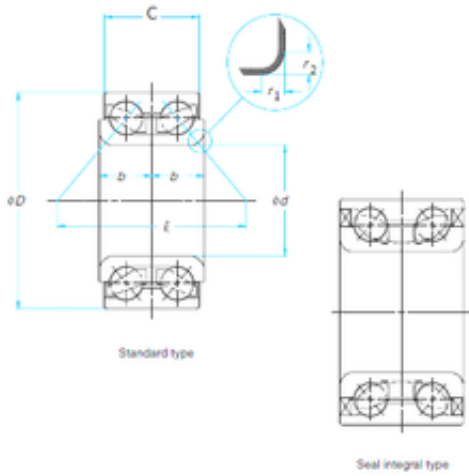

## Lamar parts manufacturing company

42 mm x 78 mm x 41 mm FAG FW9241 angular contact ball bearings

Bearing No. FW9241

Size	42x78x41 mm
Bore Diameter	42 mm
Outer Diameter	78 mm
Width	41 mm
d	42 mm
D	78 mm
B	41 mm
C	38 mm

FW9241 Bearing 2D drawings and 3D CAD models