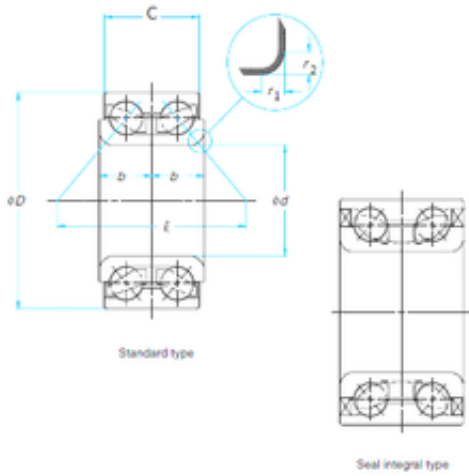

Lamar parts manufacturing company

34 mm x 72 mm x 34 mm SKF BA2B243207
angular contact ball bearings

Bearing No. BA2B243207

Size	34x72x34 mm
Bore Diameter	34 mm
Outer Diameter	72 mm
Width	34 mm
d	34 mm
D	72 mm
B	34 mm

BA2B243207 Bearing 2D drawings and 3D CAD models